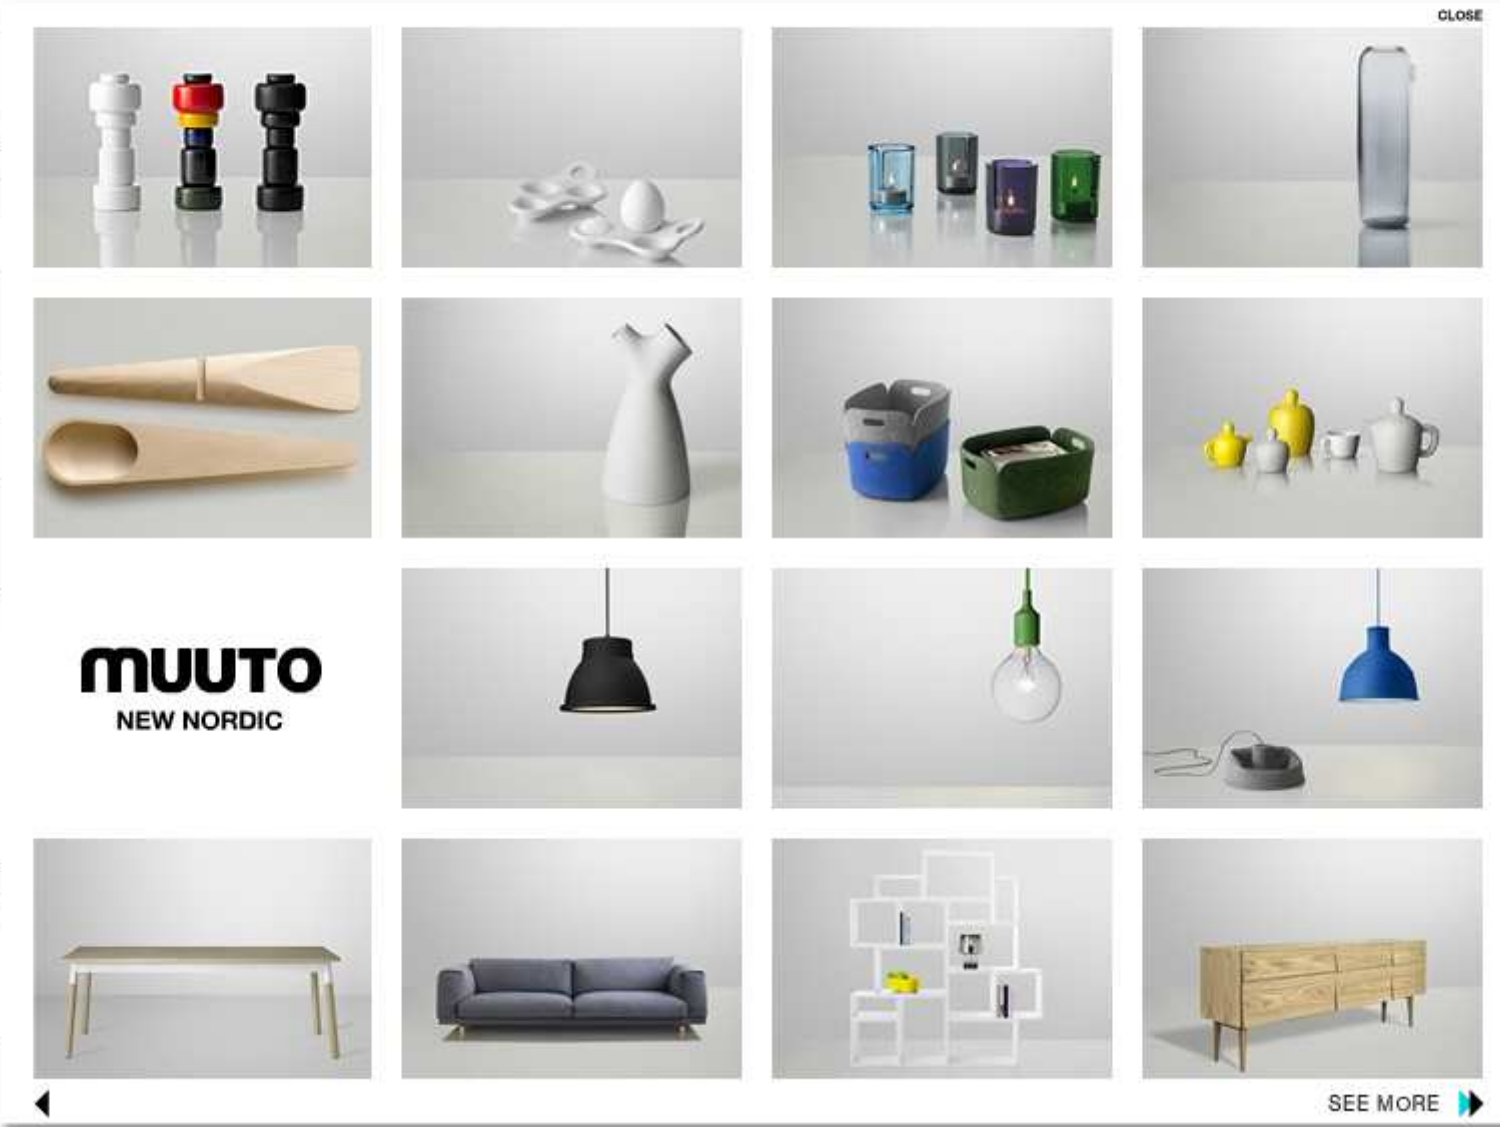

MUUTO

CONTACT
PRESS

A
C
T
I
V
E

O
N
S
I
D
E

|||||